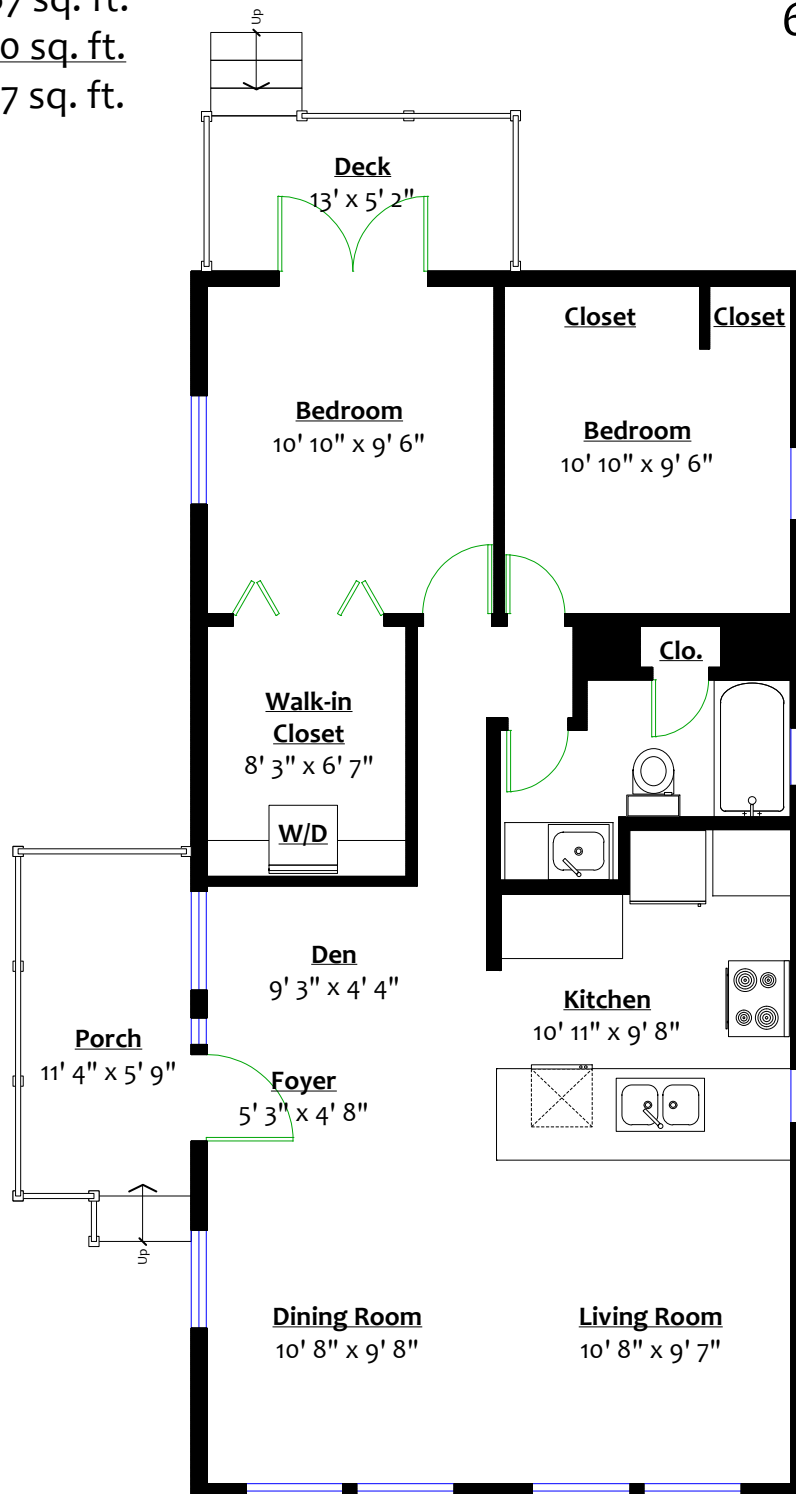

**271 Tomahawk Ave,
West Vancouver, B.C.**

Totals**

Main Level: 820 sq. ft.

Deck: 67 sq. ft.

Porch: 70 sq. ft.

Total: 137 sq. ft.

Rhonda Roe

604.313.8630

MAIN LEVEL

Floor Area: 820 Sq. Ft.

** Approx. based on interior measurements to exterior walls
** Total square footage not taken from original blueprints